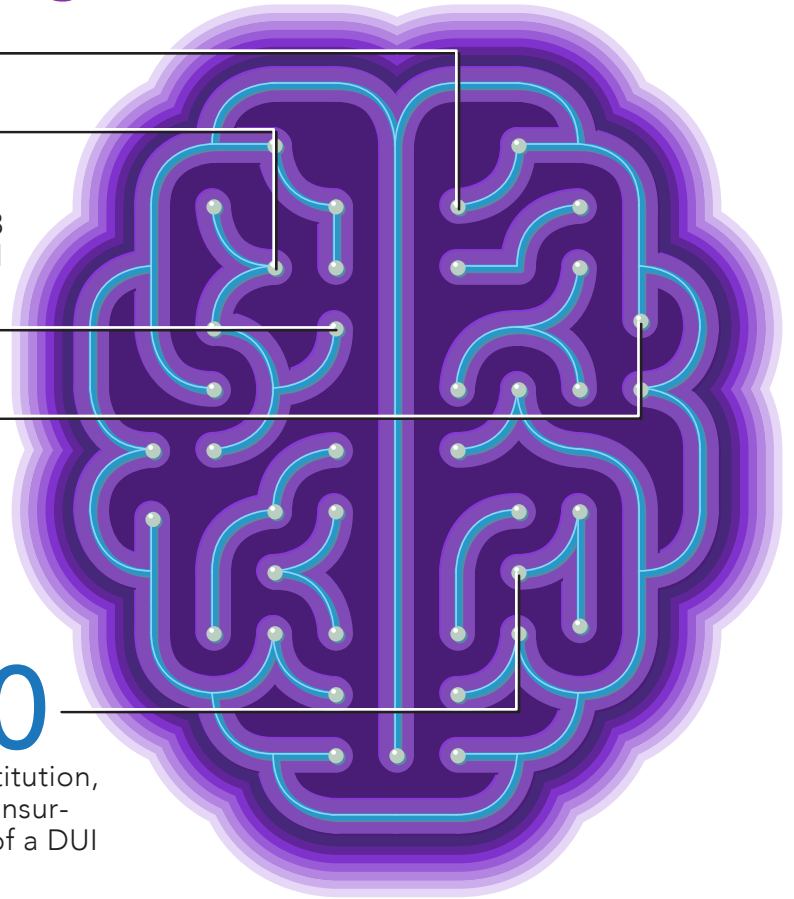

If you drink— Think before you drive

D R Y V E R

**ALMOST
30
PEOPLE**
a day die in motor vehicle crashes that involve an alcohol-impaired driver.¹

31%
of the total vehicle traffic fatalities in 2013 were alcohol-impaired driving fatalities.²

**OVER
1.28
MILLION**
drivers were arrested in 2012 for driving under the influence of alcohol or narcotics. This is an arrest rate of **1 for every 165** licensed drivers in the United States.⁴

2 IN 3
people on average will be involved in a drunk driving crash in their lifetime.³

$16,000
in fines, penalties, restitution, legal fees and higher insurance rates – the cost of a DUI conviction.⁵

INFOGRAPHIC REFERENCES

Dept of Transportation (US), National Highway Traffic Safety Administration (NHTSA). Traffic Safety Facts 2012: Alcohol-Impaired Driving. Washington (DC): NHTSA; 2014 [cited 2014 Sep 30].

Available at URL: <http://www-nrd.nhtsa.dot.gov/Pubs/811870.pdf>

National Highway Traffic Safety Administration, May 2014, DOT HS 812 013. <http://www-nrd.nhtsa.dot.gov/Pubs/812013.pdf>.

National Highway Traffic Safety Administration. "Traffic Safety Facts 2012: Overview." DOT 812 016. Washington DC: National Highway Traffic Safety Administration, April 2014. <http://www-nrd.nhtsa.dot.gov/Pubs/812016.pdf>

LA Weekly, Dec 31, 2014, Dennis Romero: Here's how to get a free Sober Ride on NYE

THE SOLUTION:

D R Y V E R

CAR PICKUP

$25 CAR PICKUP
+ MILEAGE

LEARN MORE

MOST POPULAR
 PERSONAL HOURLY DRIVER

$15.95-$20.45
PER HOUR

LEARN MORE

DRIVER TEAMS FOR EVENTS

$45.00-$53.00
PER TEAM, PER HOUR

LEARN MORE