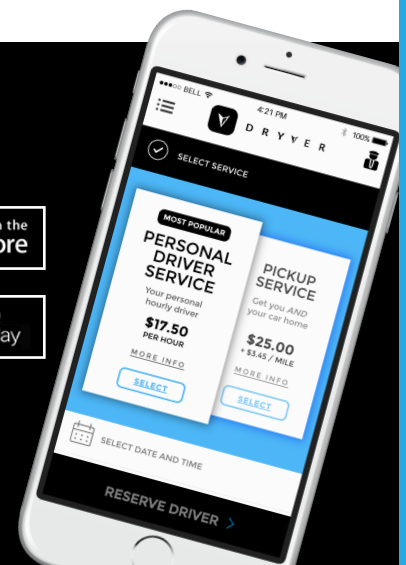

www.Dryver.com

877-823-6933